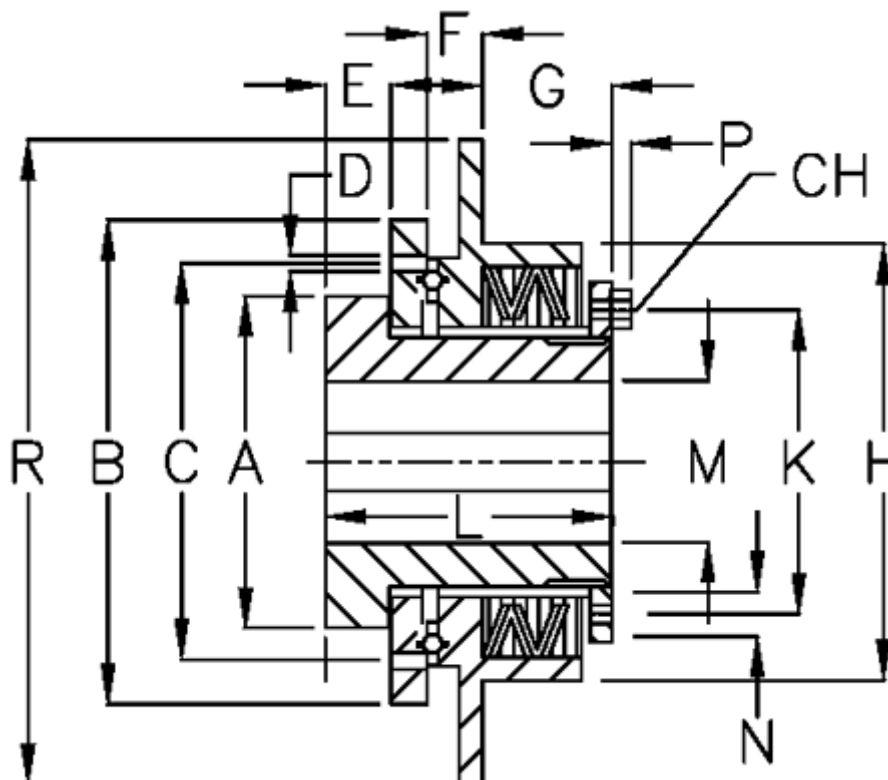

Article number: 46952512

Description: Safeguard mini E 25 M

Measures

A	= 46	F	= 7.0	P	= 4.0
B	= 70	G	= 23.0	R	= 100
C	= 59	H	= 74		
CH	= 8	K	= 54		
D	= 6xM5	L	= 57		
Disc spring mounting	= 3x1M	M max	= 25		
Disc spring version	= M - medium	M min	= 10		
E	= 17.0	N	= $\varnothing 4$		